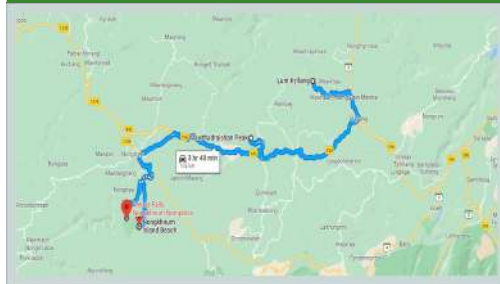

SHILLONG THREE DAY ITINERARIES

Recommended Length
3 Day

Destinations Covered
Shillong To Sohra

Drive Start Time
07:30 AM

3 DAY ITINERARIES

A Guide to the Museums, Parks and Waterfalls of Meghalaya

Start

Arrival in Shillong before noon

Khyndailad, Police Bazar, Shillong, Meghalaya 793001 Hours:
Closes 5 pm

Destination 1

Early departure from Shillong

DAY 2: SHILLONG TO WEST KHASI HILLS.

KYLLANG ROCK

Nongkhlaw, West Khasi Hills, From Shillong 59 kms

NONGKHNUM BEACH

Nongkhnum Beach West Khasi Hills, Nearest town: Nongstoin (13 kms)

OVERNIGHT STAY AT NONGKHNUM GUEST HOUSE

Spot 10

Destination 2
Arrival in Shillong before noon

DAY 3 – NONGKHNUM RIVER ISLAND TO SHILLONG