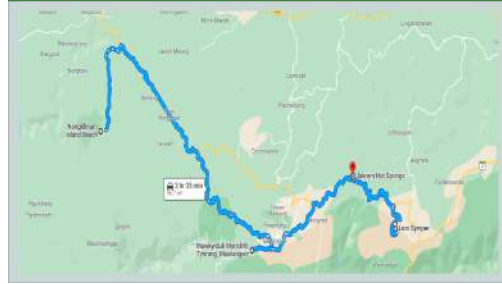

Spot 14

JAKREM HOT SPRINGS

Hot Spring Road, Umjaraiñ, Meghalaya 793114

SHILLONG

Police Bazar, Shillong, Meghalaya 793001

Spot 15

Last Destination

OVERNIGHT STAY AT SHILLONG

[Download a PDF of this Itinerary](#)