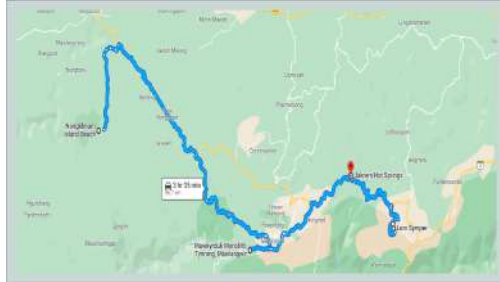

NONGKHNUM BEACH

Nongkhnum Beach West Khasi Hills, Nearest town: Nongstoin (13 kms)

OVERNIGHT STAY AT NONGKHNUM GUEST HOUSE

Spot 10

Destination 2
Arrival in Shillong before noon

DAY 3 – NONGKHNUM RIVER ISLAND TO SHILLONG